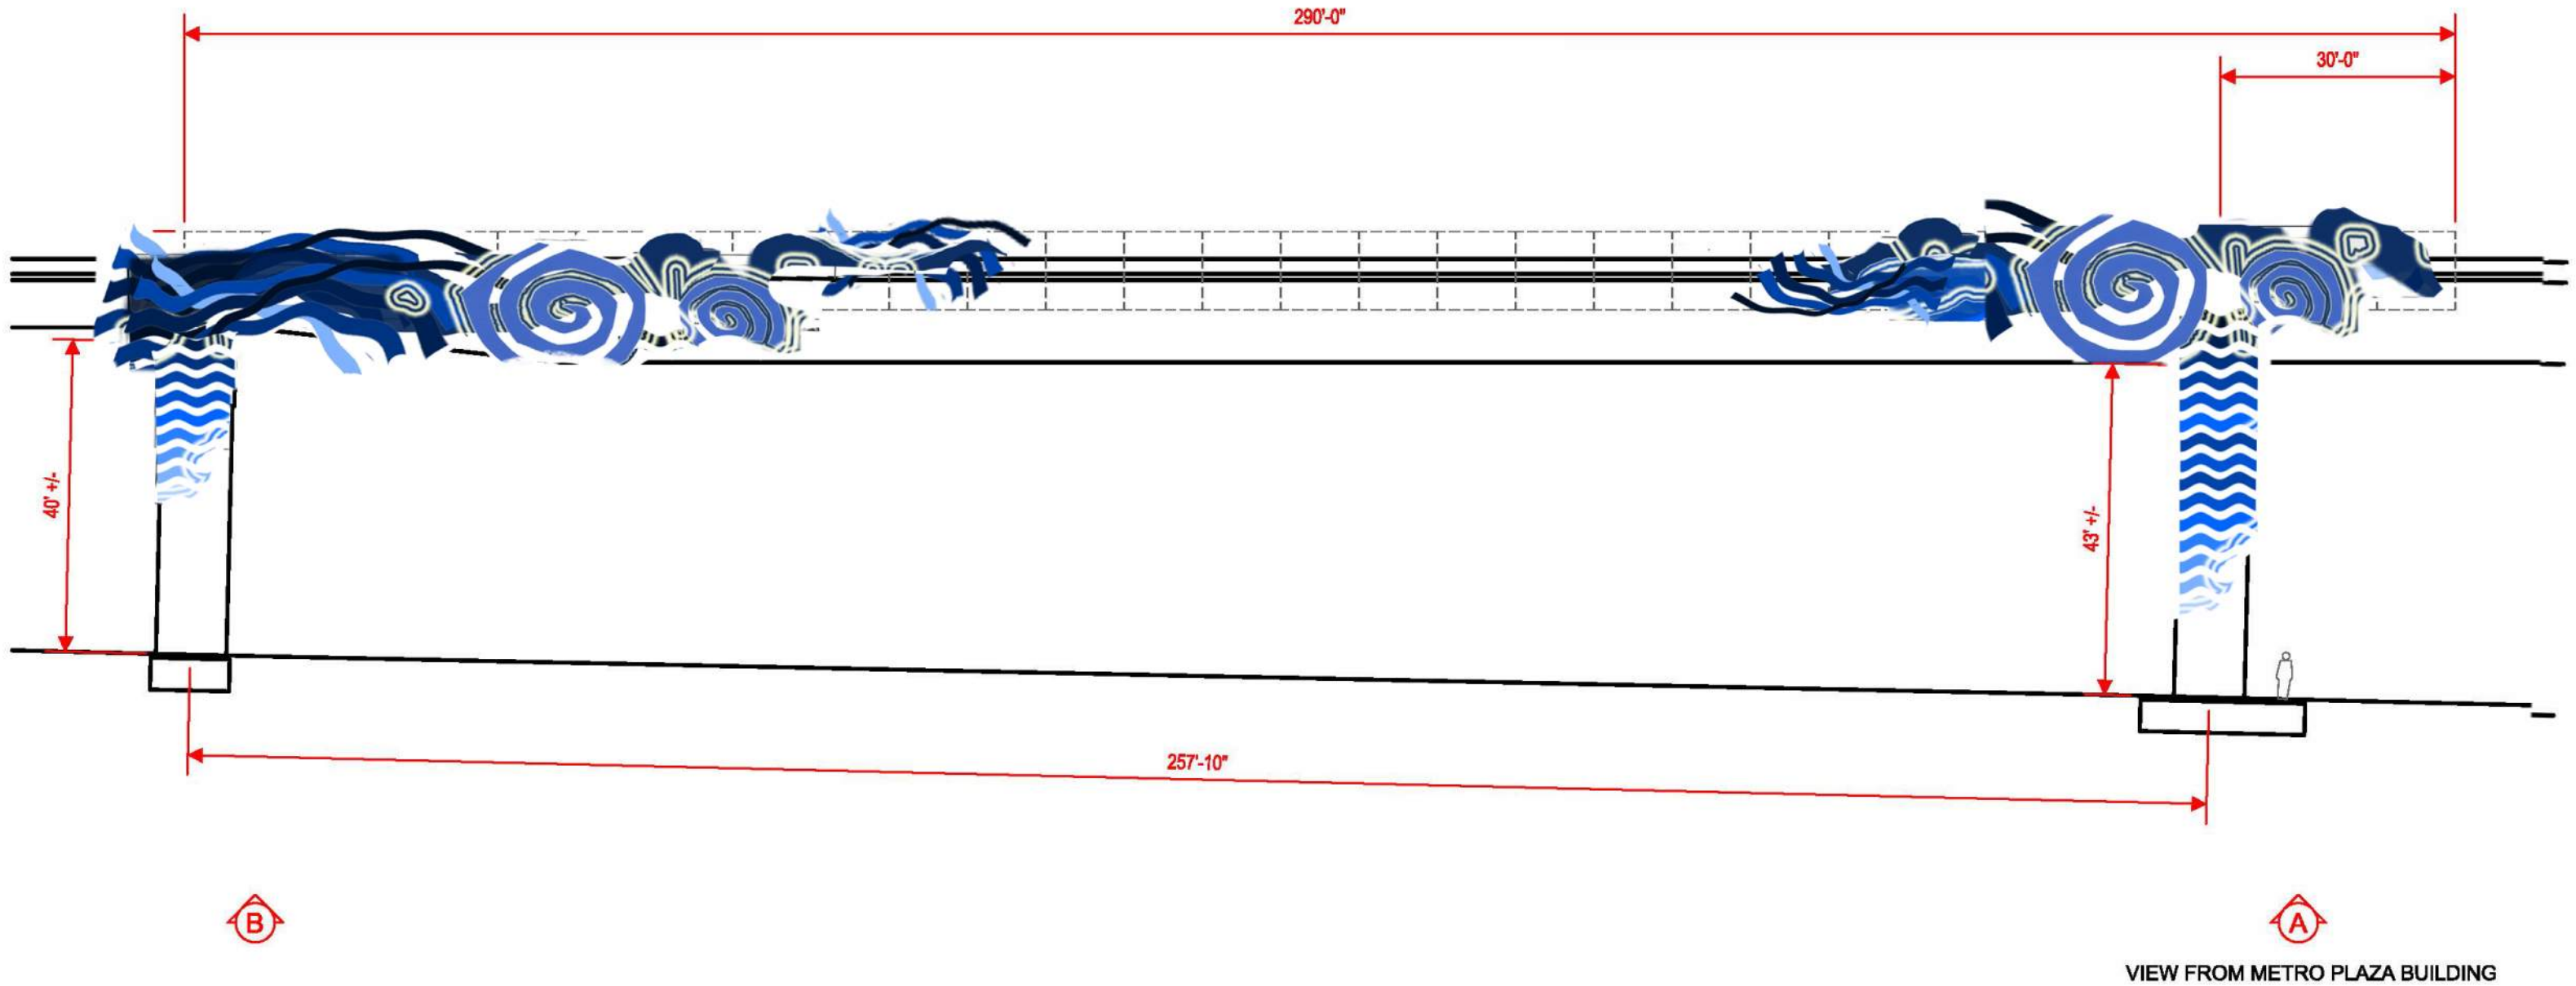

Silver Spring Metro

PURPLE LINE

Art-in-Transit

Martha Jackson Jarvis

ORIGINAL CONCEPT

MARTHA JACKSON JARVIS STUDIO
PURPLE LINE PROPOSAL
REVISED 09/23/2018

A6

01/08/2019

REVISED CONCEPT - JANUARY 2019

VIEW LOOKING SOUTH TOWARD STATION
SCALE : 1" = 20'-0"