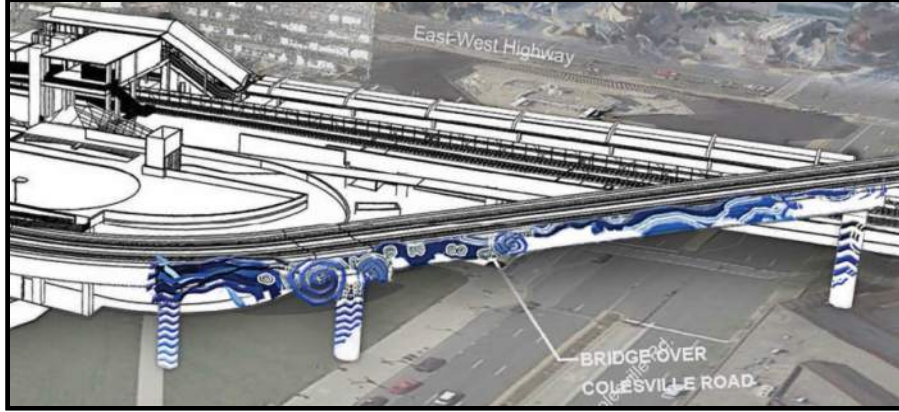

Silver Spring Metro

PURPLE LINE

Art-in-Transit

Martha Jackson Jarvis

ORIGINAL CONCEPT

MARTHA JACKSON JARVIS STUDIO
PURPLE LINE PROPOSAL
REVISED 09/23/2018

A6

01/08/2019

REVISED CONCEPT - JANUARY 2019

VIEW LOOKING SOUTH TOWARD STATION
SCALE : 1" = 20'-0"