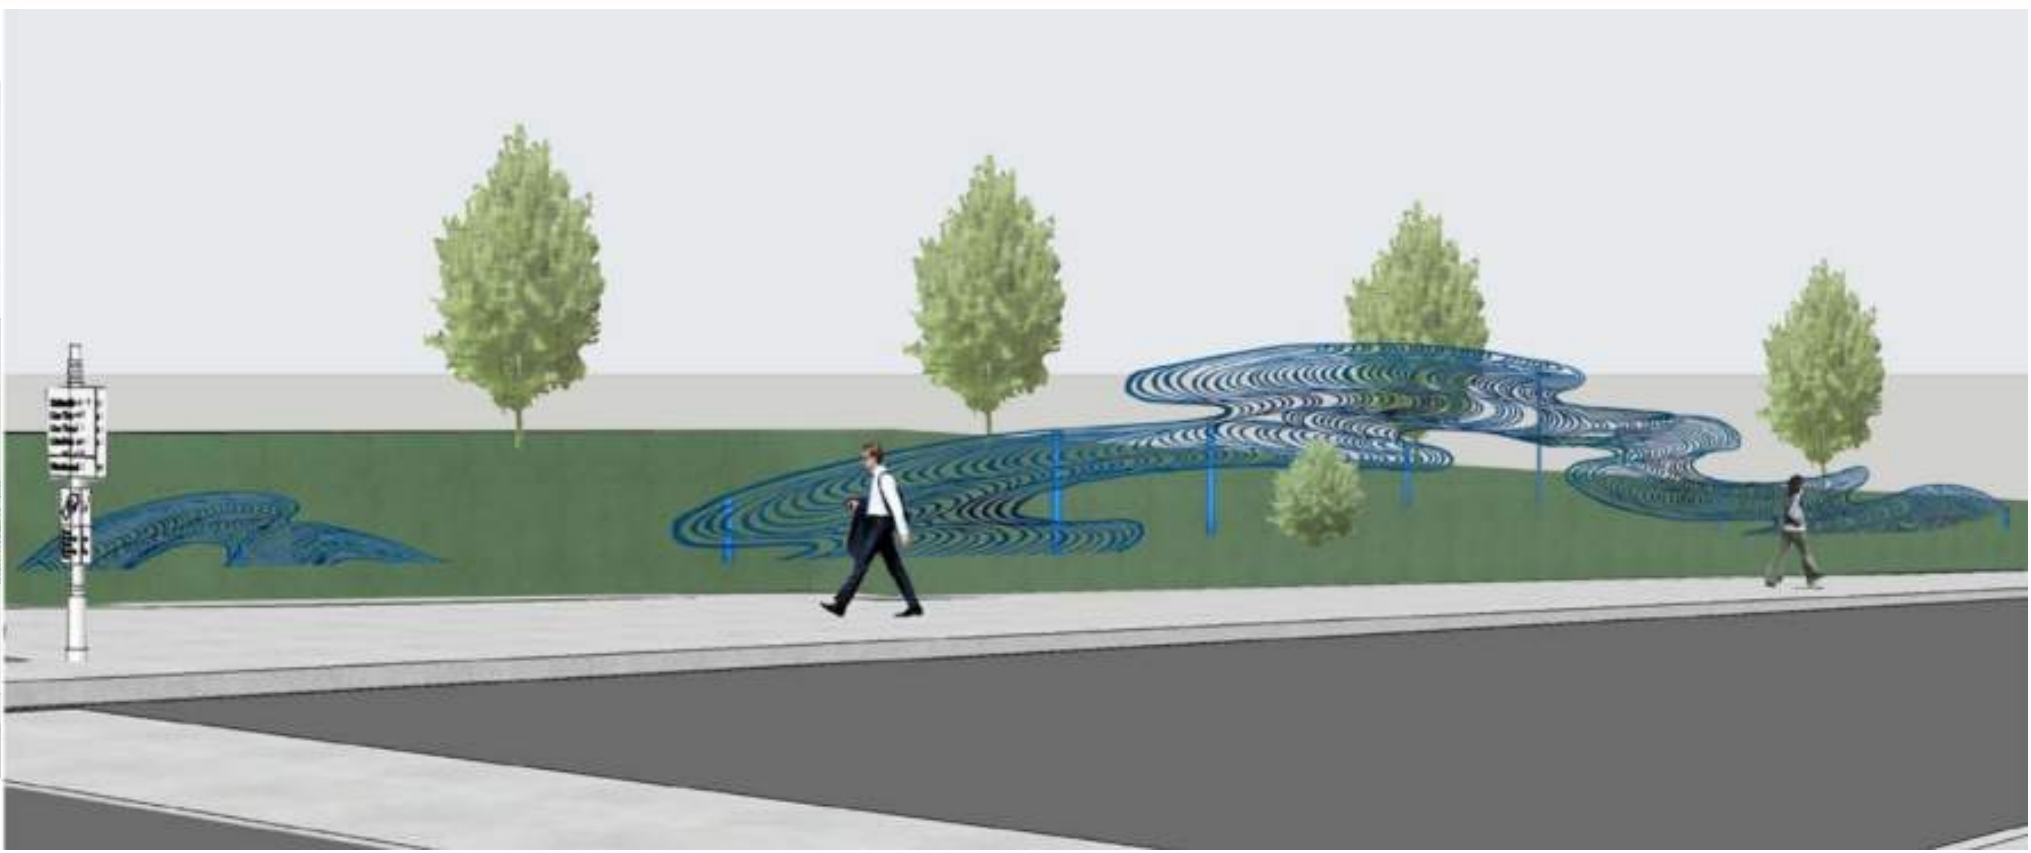

PURPLE LINE

Art-in-Transit

Dale Drive

Susan Zoccola

PLT4-S-808-D Dale Drive Station

13 art glass panels with local tree and water imagery.

Some inspirations for art proposal: Sligo Creek and local trees.