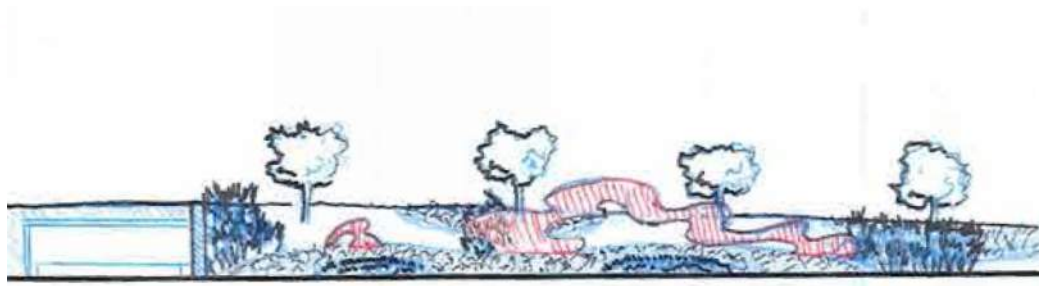

PURPLE LINE

Art-in-Transit

Dale Drive

Susan Zoccola

PLT4-S-808-D Dale Drive Station

13 art glass panels with local tree and water imagery.

Some inspirations for art proposal: Sligo Creek and local trees.