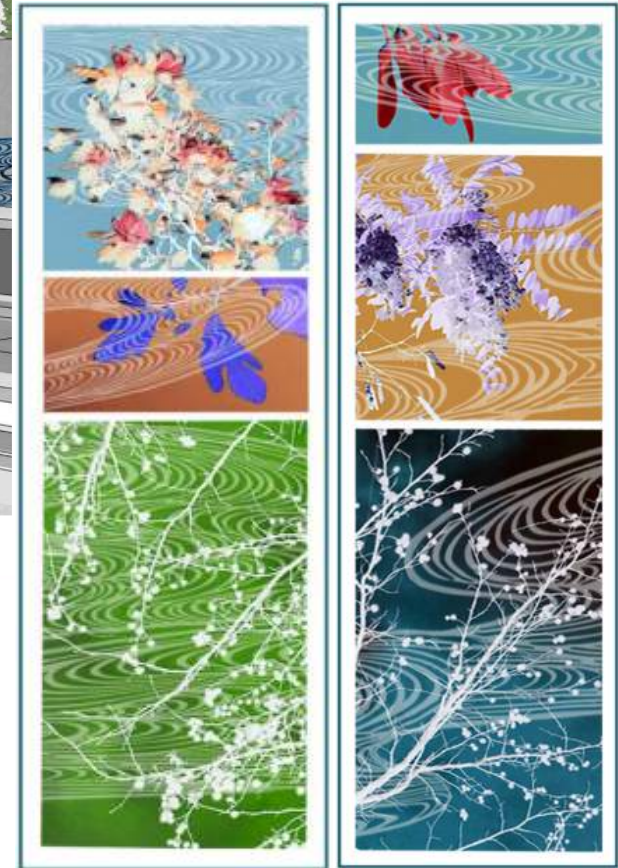

PURPLE LINE

Art-in-Transit

Dale Drive

Susan Zoccola

PLT4-S-808-D Dale Drive Station

13 art glass panels with local tree and water imagery.

Some inspirations for art proposal: Sligo Creek and local trees.